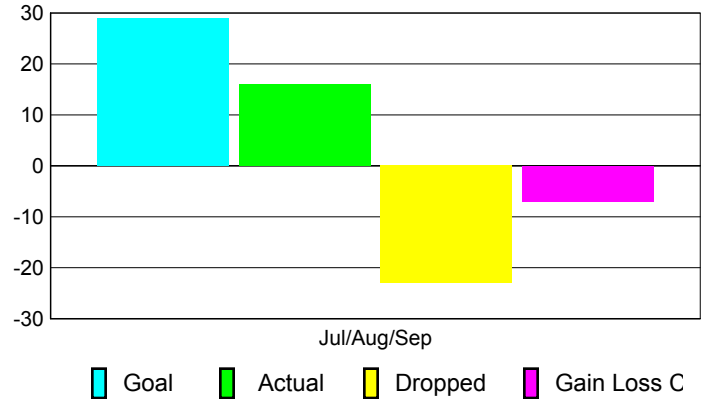

### YTD Status Quo Clubs 2010-2011

Status Quo Clubs Compared to Status Quo Members

## MEMBERSHIP

Membership Results  
2010-2011

Membership  
2009-2010

Month	Net Memb Goal	Actual New Memb	Actual Dropped Memb	Gain/Loss of Memb	Gain/Loss of Memb
Jul/Aug/Sep	29	16	-23	-7	-7
<b>Totals</b>	<b>29</b>	<b>16</b>	<b>-23</b>	<b>-7</b>	<b>-7</b>

### Membership Results 2010-2011

Goal, New, Dropped, Gain/Loss

### Comparison of Membership Gain/Loss

Current Year Compared to the Previous Year